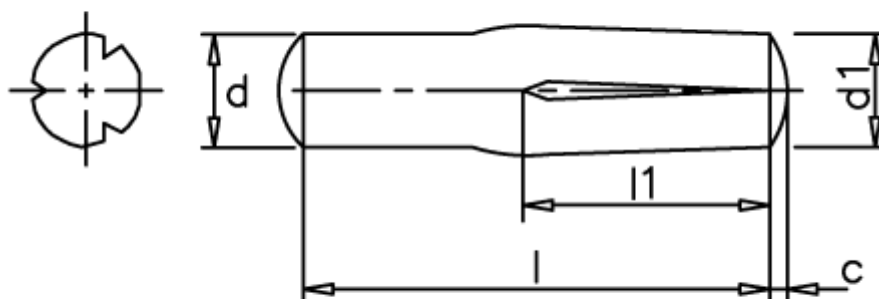

Data Sheet

Article number: 08043321

Description: KLEE Slotted pin S4 4x16
Steel

Measures

c	= 0,6
d	= 4.0
d1	= 4.20
l1	= 1/2 l
Length	= 16